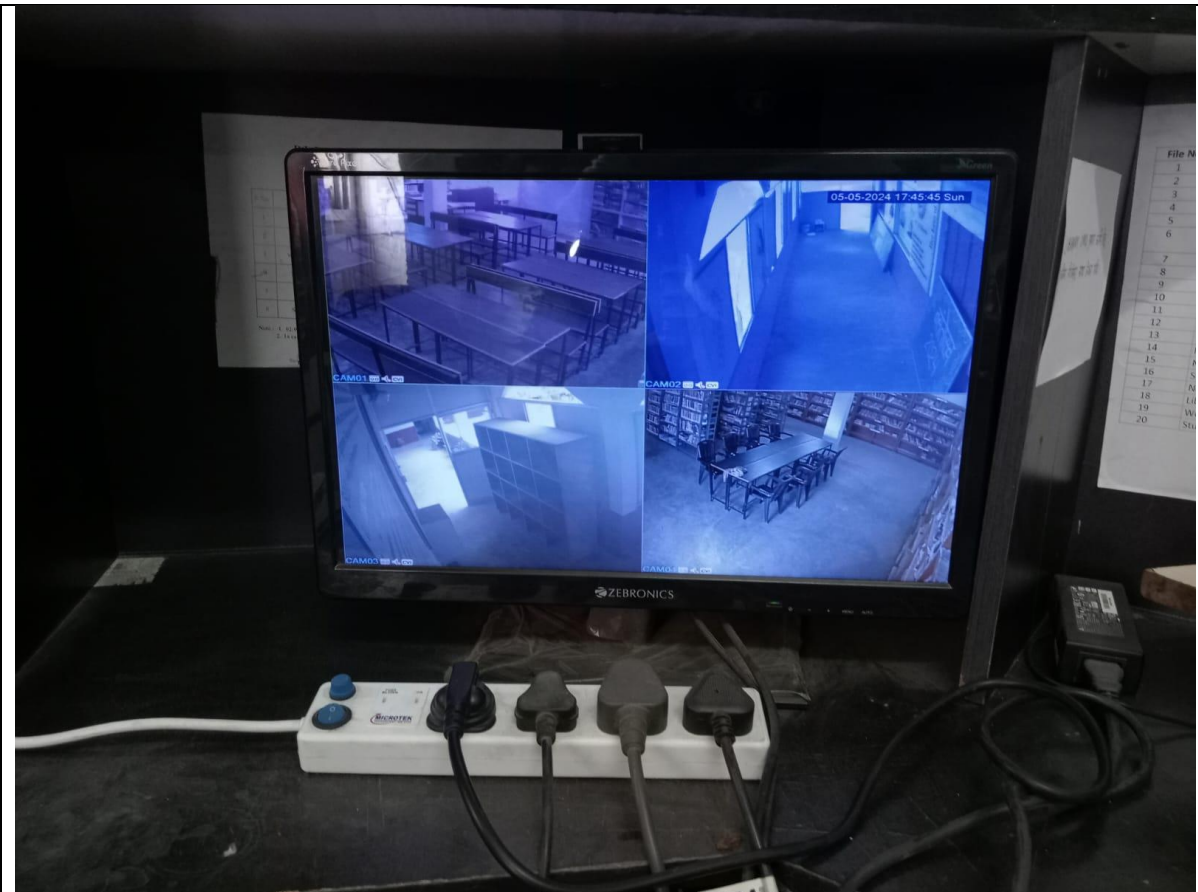

ICT Facilities in Library

**MIS (automated software) User interface for maintaining
Library facilities**

Barcode Systems Installed in the Library

CCTV Servilence implemented in the Library for ensuring enhanced security in Library premises