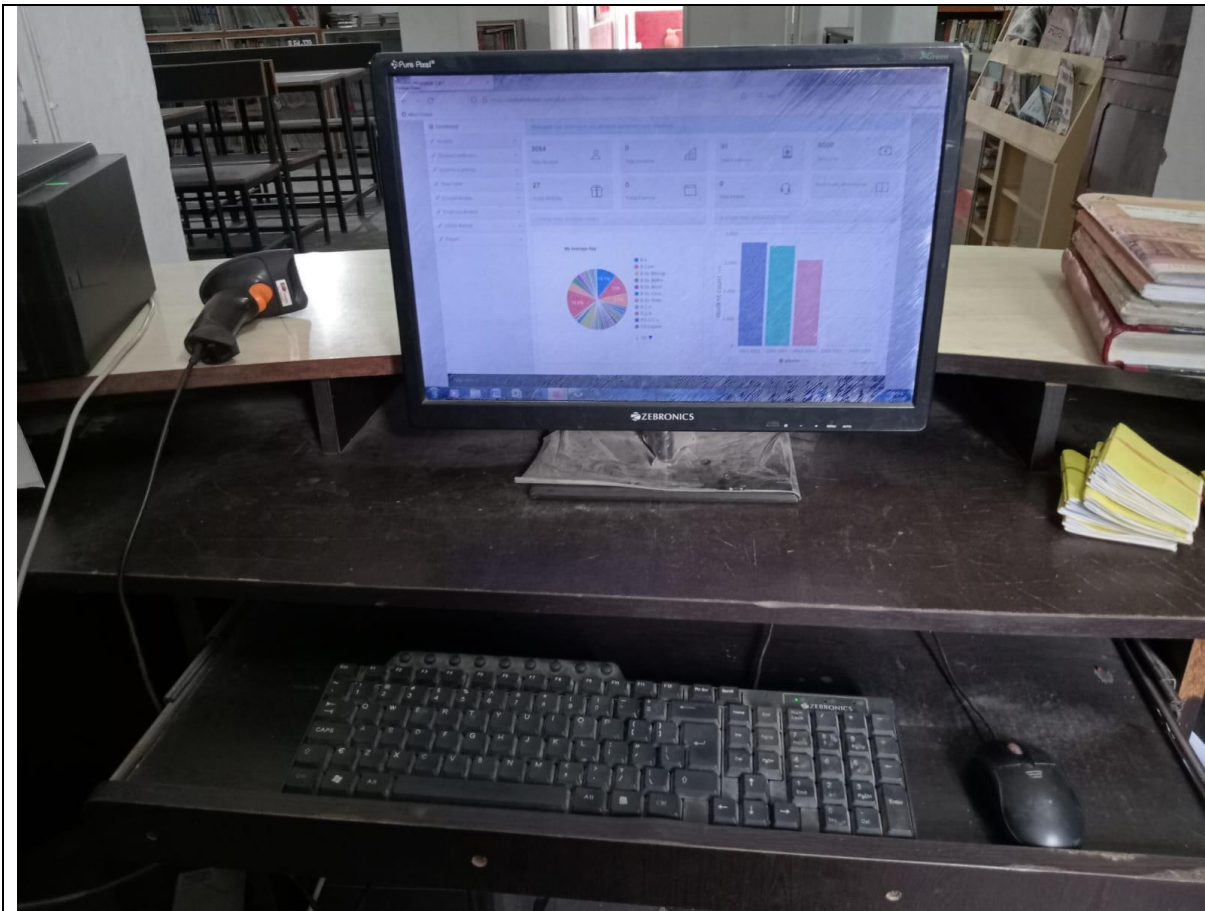

ICT Facilities in Library

**MIS (automated software) User interface for maintaining
Library facilities**

Barcode Systems Installed in the Library

CCTV Servilence implemented in the Library for ensuring enhanced security in Library premises